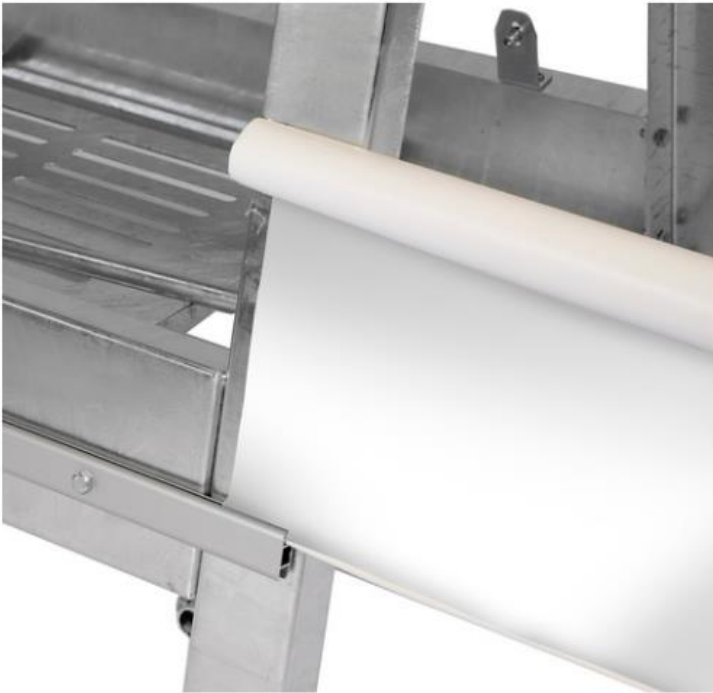

# A-sign

Transportable, stable A-sign with easy and quick banner change. It gives very good visibility during the day, where it can be easily moved inside at night with its built-in wheels.

---

**Size:**

- 180 x 158 cm

**Material:**

- 440g PVC

**Characteristics:**

- Easy banner change without any tools
- Wheels for easy move
- Double sided
- Stabilize in windy conditions with one or two bricks on the built-in shelf