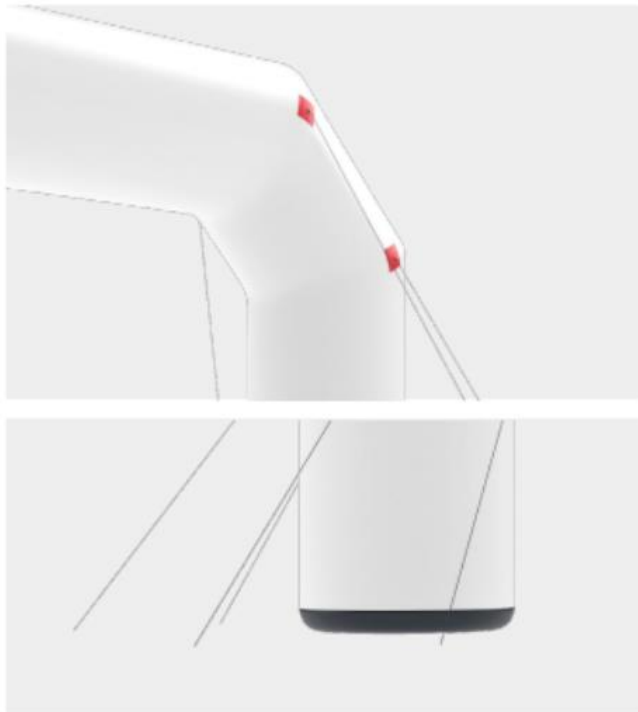

## Pop-up system

The Inflatable Arch is an easy to carry and transport outdoor solution. It literally makes you stand out from the crowd, especially with a custom print of your choice.

#### Material:

- Polyester (230g m<sup>2</sup>) with reinforced pvc base
- Coated fabric for durability, minimal air loss and waterproofness

Type	Width	Height	Diameter
Medium	6m	3m	3m
Large	9.5m	5m	1.5m

Due to the continued development of our offer, some information in the specification card may be subject to change. Before placing the order and production, please verify the specification with our Customer Success Team.